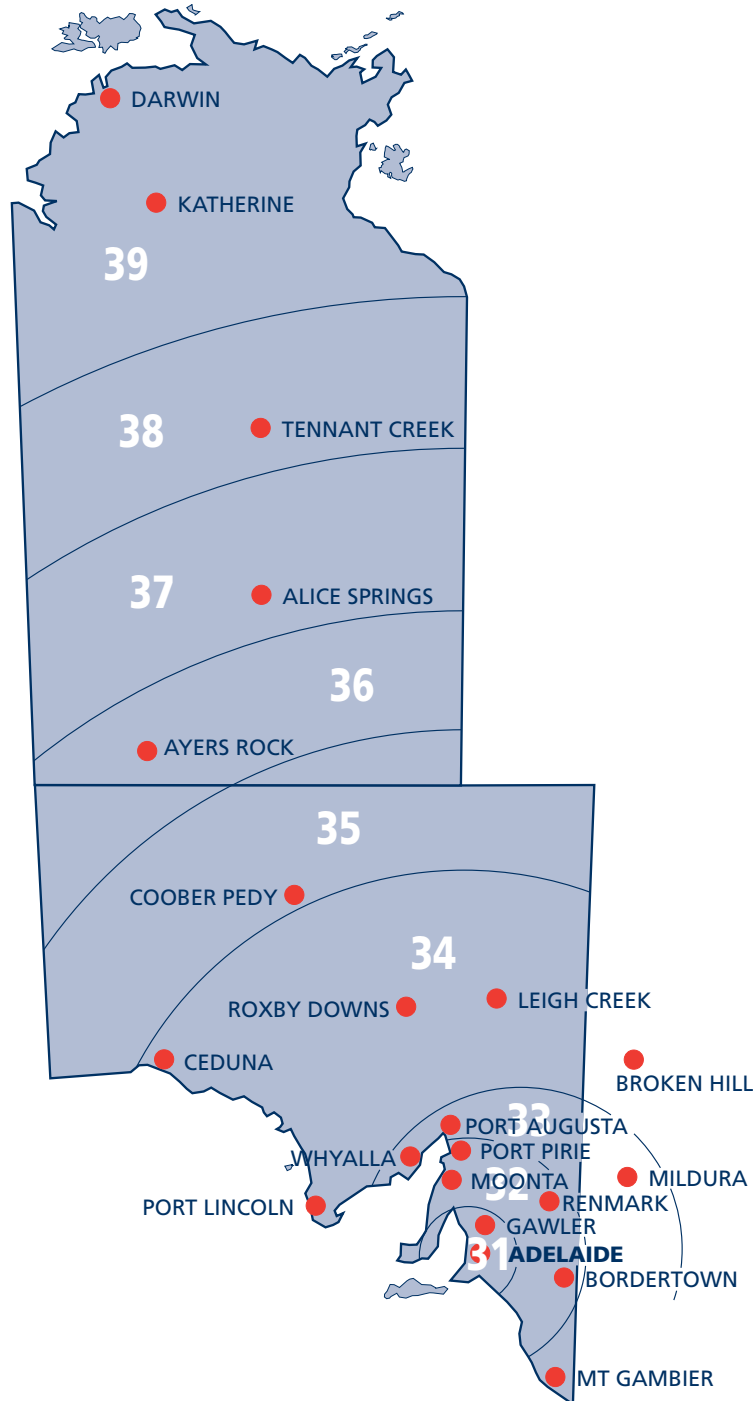

# WESTERN AUSTRALIA

## Express Country Service

# SOUTH AUSTRALIA

## Express Country Service

**ZONE 10**

- GROOTE EYLANDT
- UMBAKUMEA
- ALYANGULA
- ANGURUGA
- GOVE
- YIRRKALA
- NHULUNBUY
- GAPUWIYAK
- ELCHO ISLAND
- GALIWINKU
- RANINGINING
- MILLINGIMBI
- MANINGRIDA
- MURGENELLA
- MINJILANG
- CROKER ISLAND
- MELVILLE ISLAND
- PICKERTARAMOOR
- PULARUMPI
- MILIKAOPITI
- NGUIU
- BATHURST ISLAND
- WADEYE
- PORT KEATS
- GUNBALANYA
- OENPELLI
- BORROLOOLA
- NGUKURR
- ROPER BAY
- ROPER RIVER
- SNAKE BAY
- TIWI ISLAND