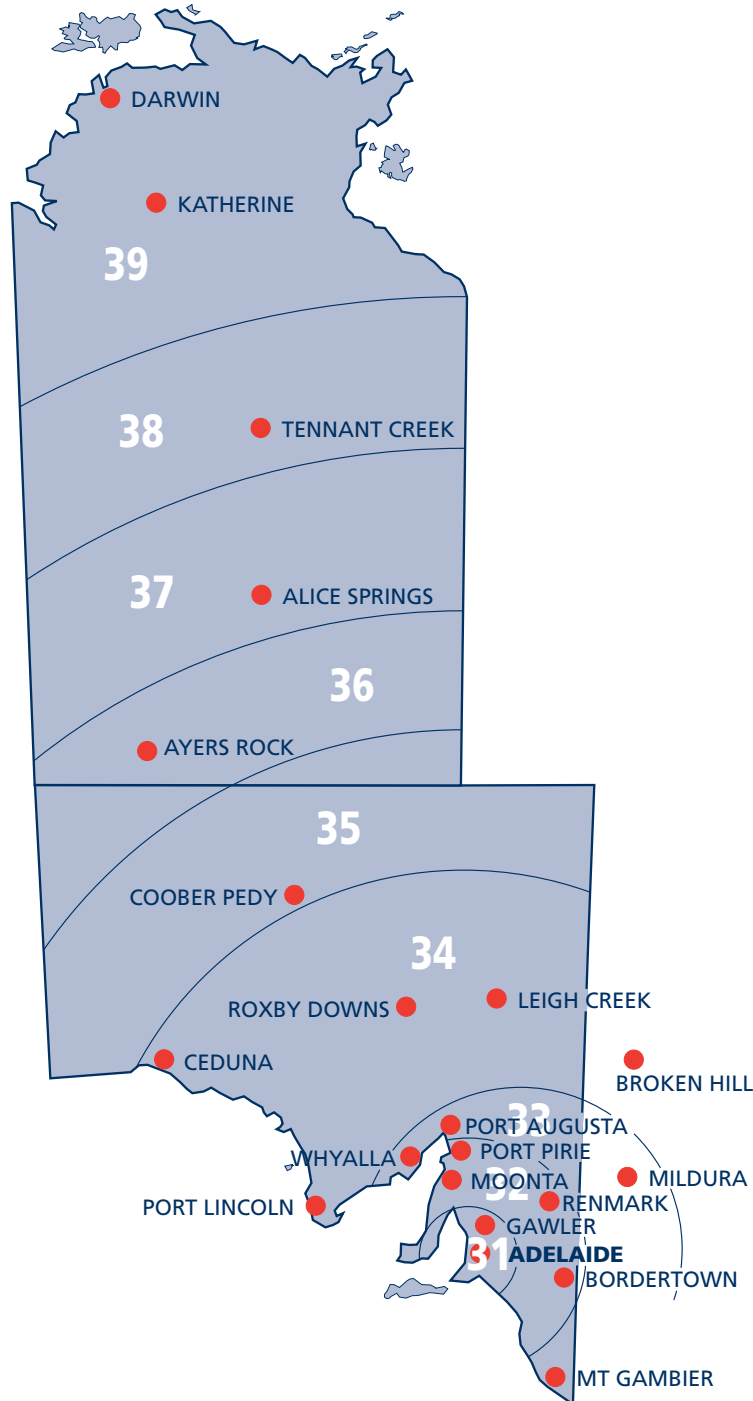

WESTERN AUSTRALIA

Express Country Service

SOUTH AUSTRALIA

Express Country Service

ZONE 10

- GROOTE EYLANDT
- UMBAKUMEA
- ALYANGULA
- ANGURUGA
- GOVE
- YIRRKALA
- NHULUNBUY
- GAPUWIYAK
- ELCHO ISLAND
- GALIWINKU
- RANINGINING
- MILLINGIMBI
- MANINGRIDA
- MURGENELLA
- MINJILANG
- CROKER ISLAND
- MELVILLE ISLAND
- PICKERTARAMOOR
- PULARUMPI
- MILIKAOPITI
- NGUIU
- BATHURST ISLAND
- WADEYE
- PORT KEATS
- GUNBALANYA
- OENPELLI
- BORROLOOLA
- NGUKURR
- ROPER BAY
- ROPER RIVER
- SNAKE BAY
- TIWI ISLAND

NEW SOUTH WALES

Express Country Service