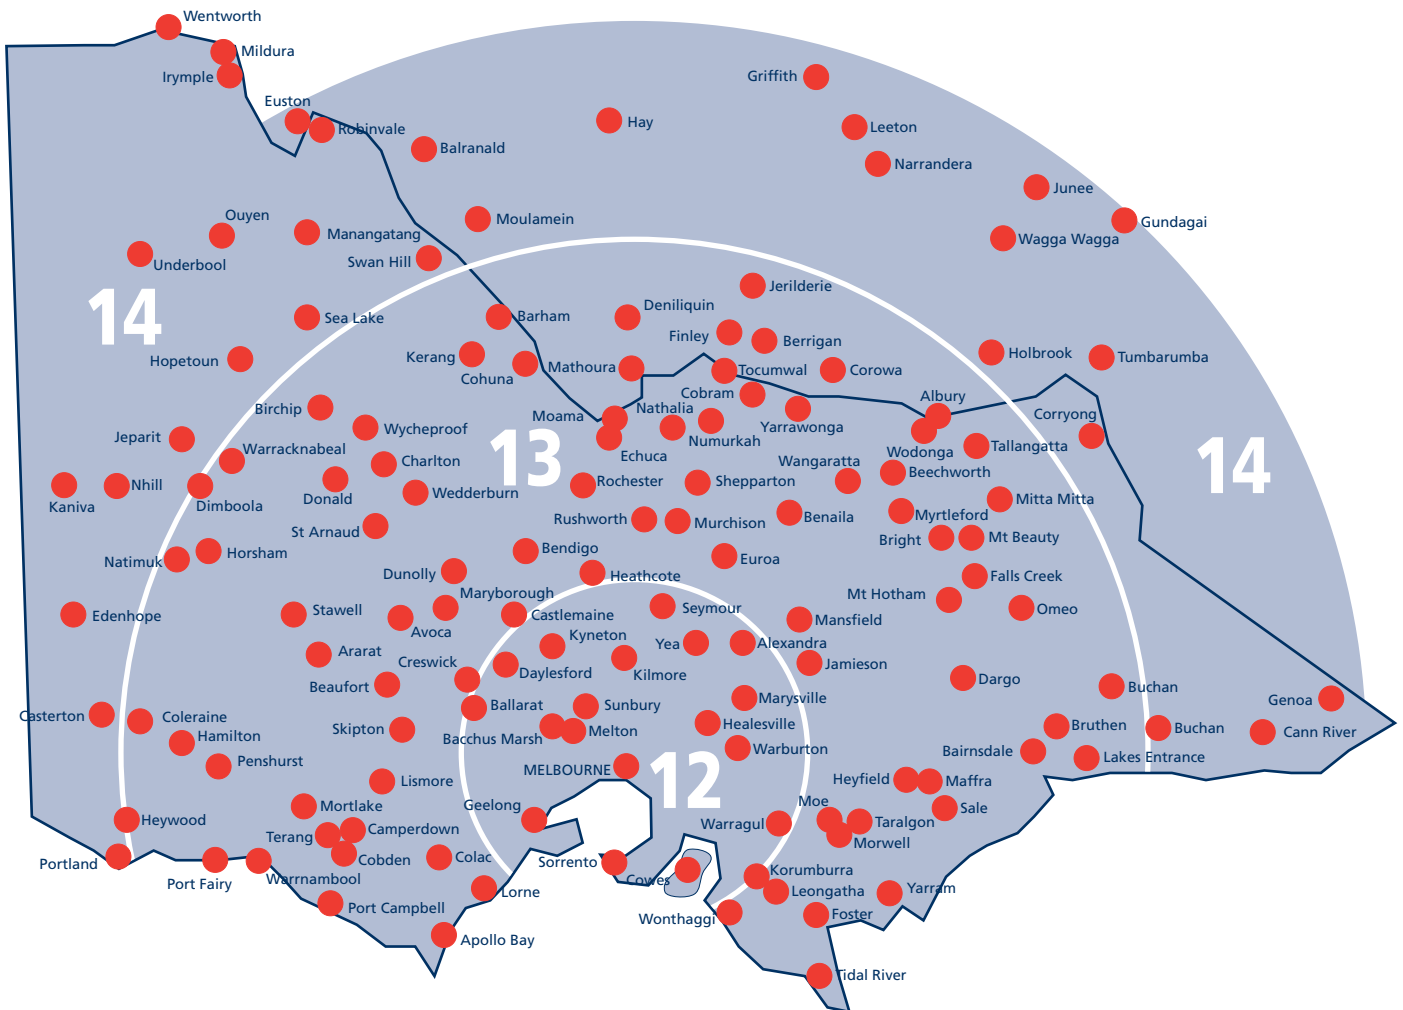

VICTORIA

Express Country Service