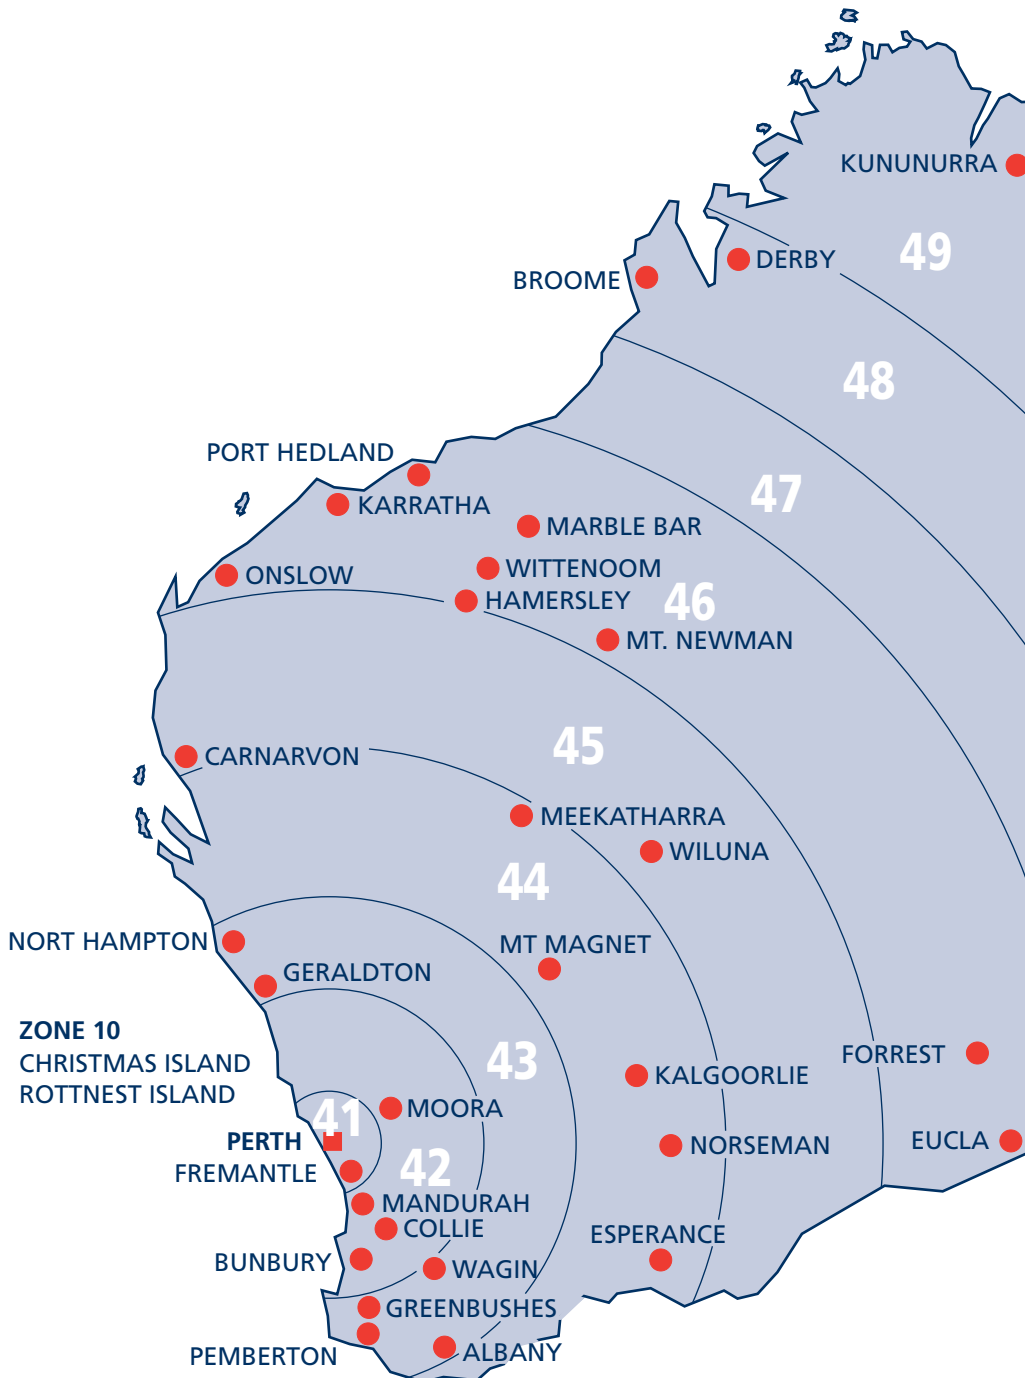

WESTERN AUSTRALIA

Express Country Service

SOUTH AUSTRALIA

Express Country Service

ZONE 10

- GROOTE EYLANDT
- UMBAKUMEA
- ALYANGULA
- ANGURUGA
- GOVE
- YIRRKALA
- NHULUNBUY
- GAPUWIYAK
- ELCHO ISLAND
- GALIWINKU
- RANINGINING
- MILLINGIMBI
- MANINGRIDA
- MURGENELLA
- MINJILANG
- CROKER ISLAND
- MELVILLE ISLAND
- PICKERTARAMOOR
- PULARUMPI
- MILIKAOPITI
- NGUIU
- BATHURST ISLAND
- WADEYE
- PORT KEATS
- GUNBALANYA
- OENPELLI
- BORROLOOLA
- NGUKURR
- ROPER BAY
- ROPER RIVER
- SNAKE BAY
- TIWI ISLAND

NEW SOUTH WALES

Express Country Service