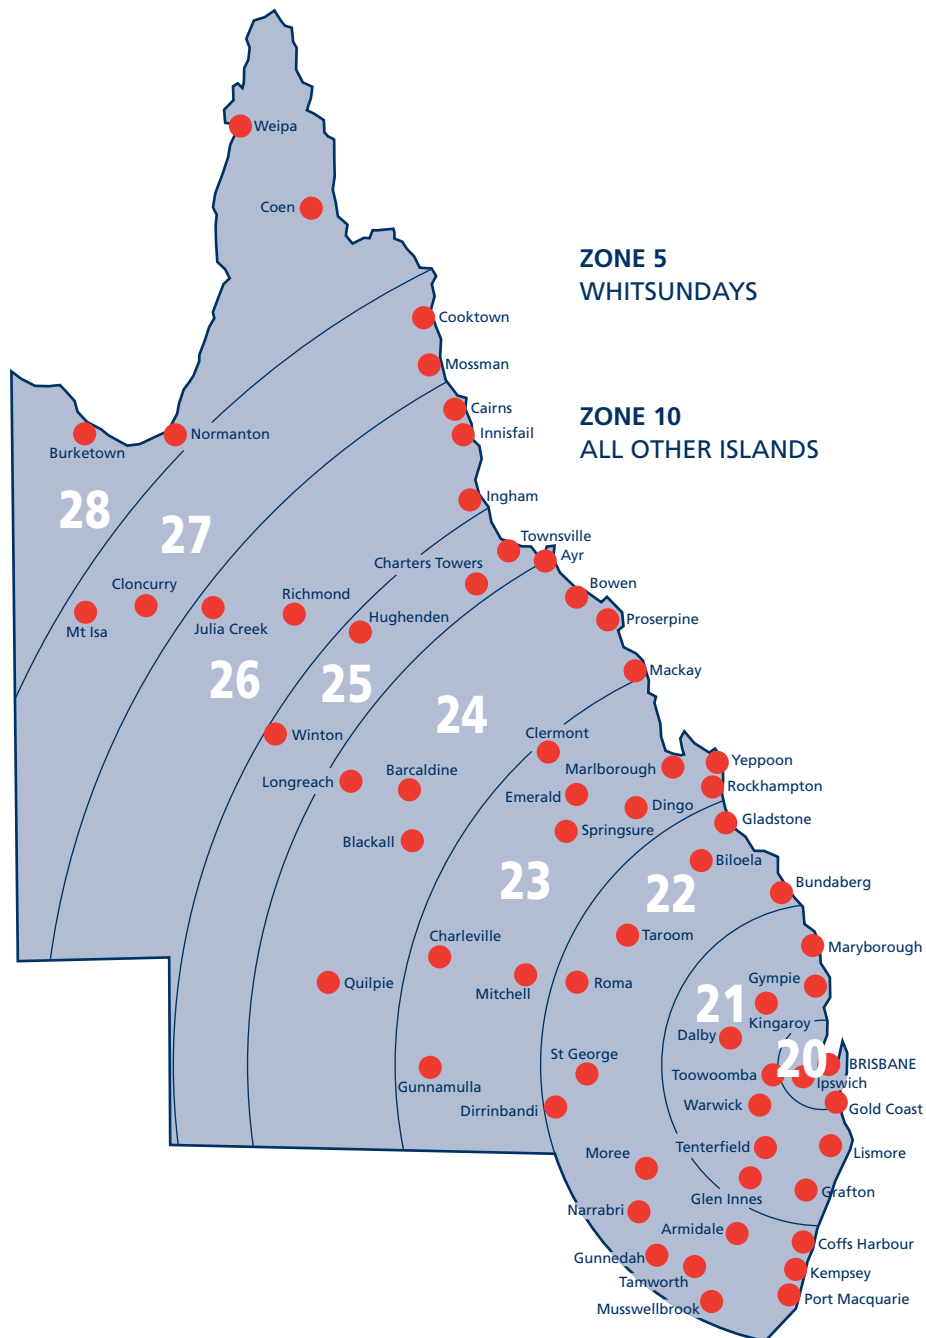

QUEENSLAND

Express Country Service