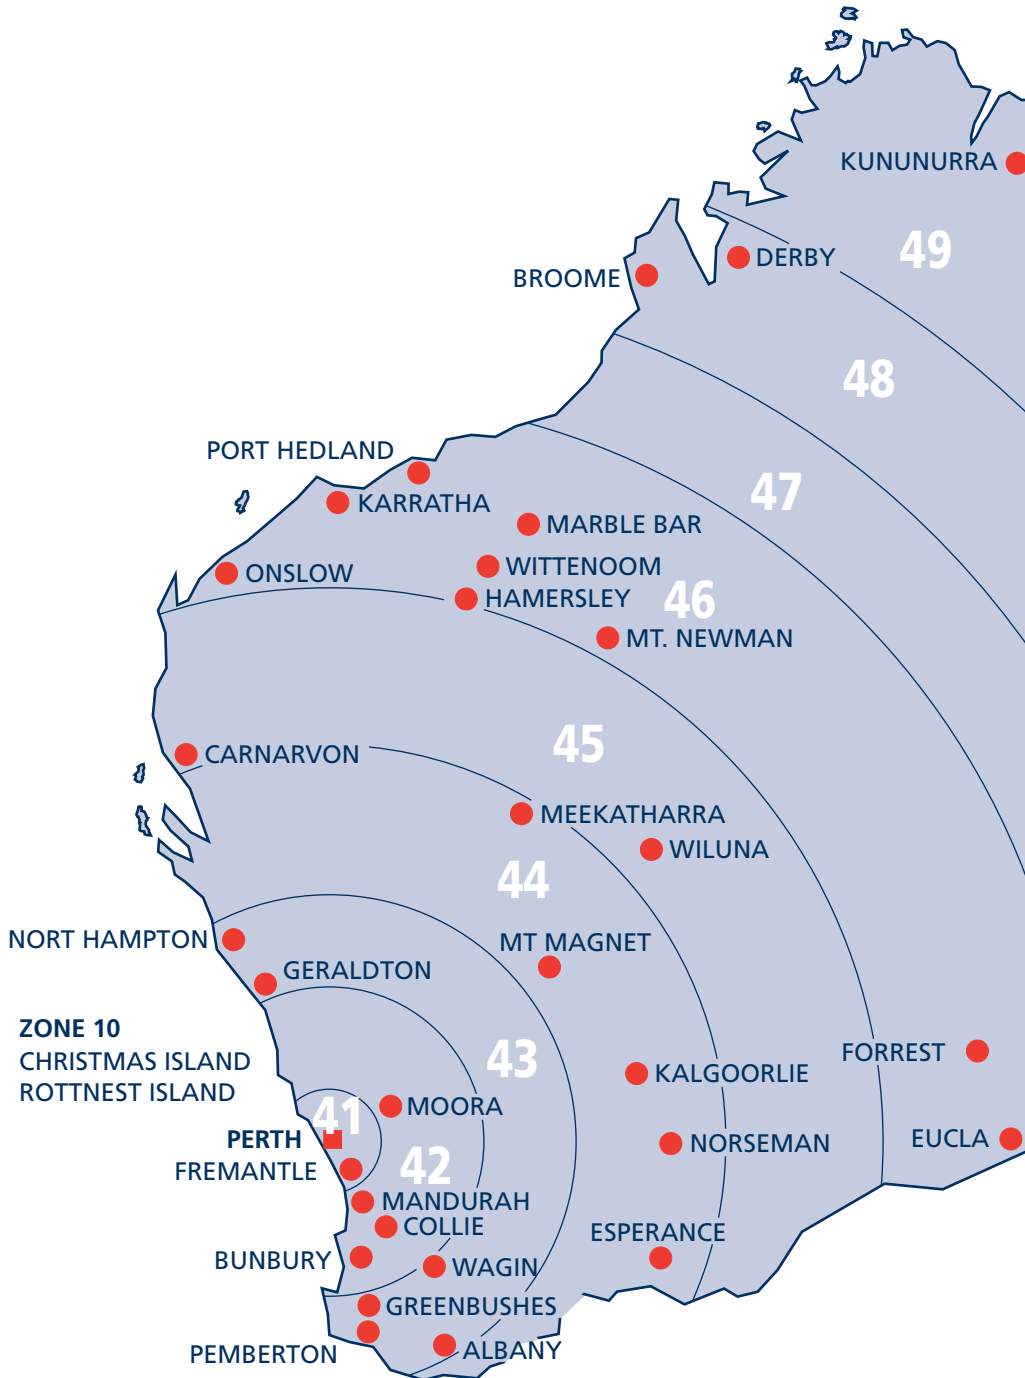

# WESTERN AUSTRALIA

## Express Country Service

# VICTORIA

## Express Country Service

**ZONE 10**

- GROOTE EYLANDT
- UMBAKUMEA
- ALYANGULA
- ANGURUGA
- GOVE
- YIRRKALA
- NHULUNBUY
- GAPUWIYAK
- ELCHO ISLAND
- GALIWINKU
- RANINGINING
- MILLINGIMBI
- MANINGRIDA
- MURGENELLA
- MINJILANG
- CROKER ISLAND
- MELVILLE ISLAND
- PICKERTARAMOOR
- PULARUMPI
- MILIKAOPITI
- NGUIU
- BATHURST ISLAND
- WADEYE
- PORT KEATS
- GUNBALANYA
- OENPELLI
- BORROLOOLA
- NGUKURR
- ROPER BAY
- ROPER RIVER
- SNAKE BAY
- TIWI ISLAND